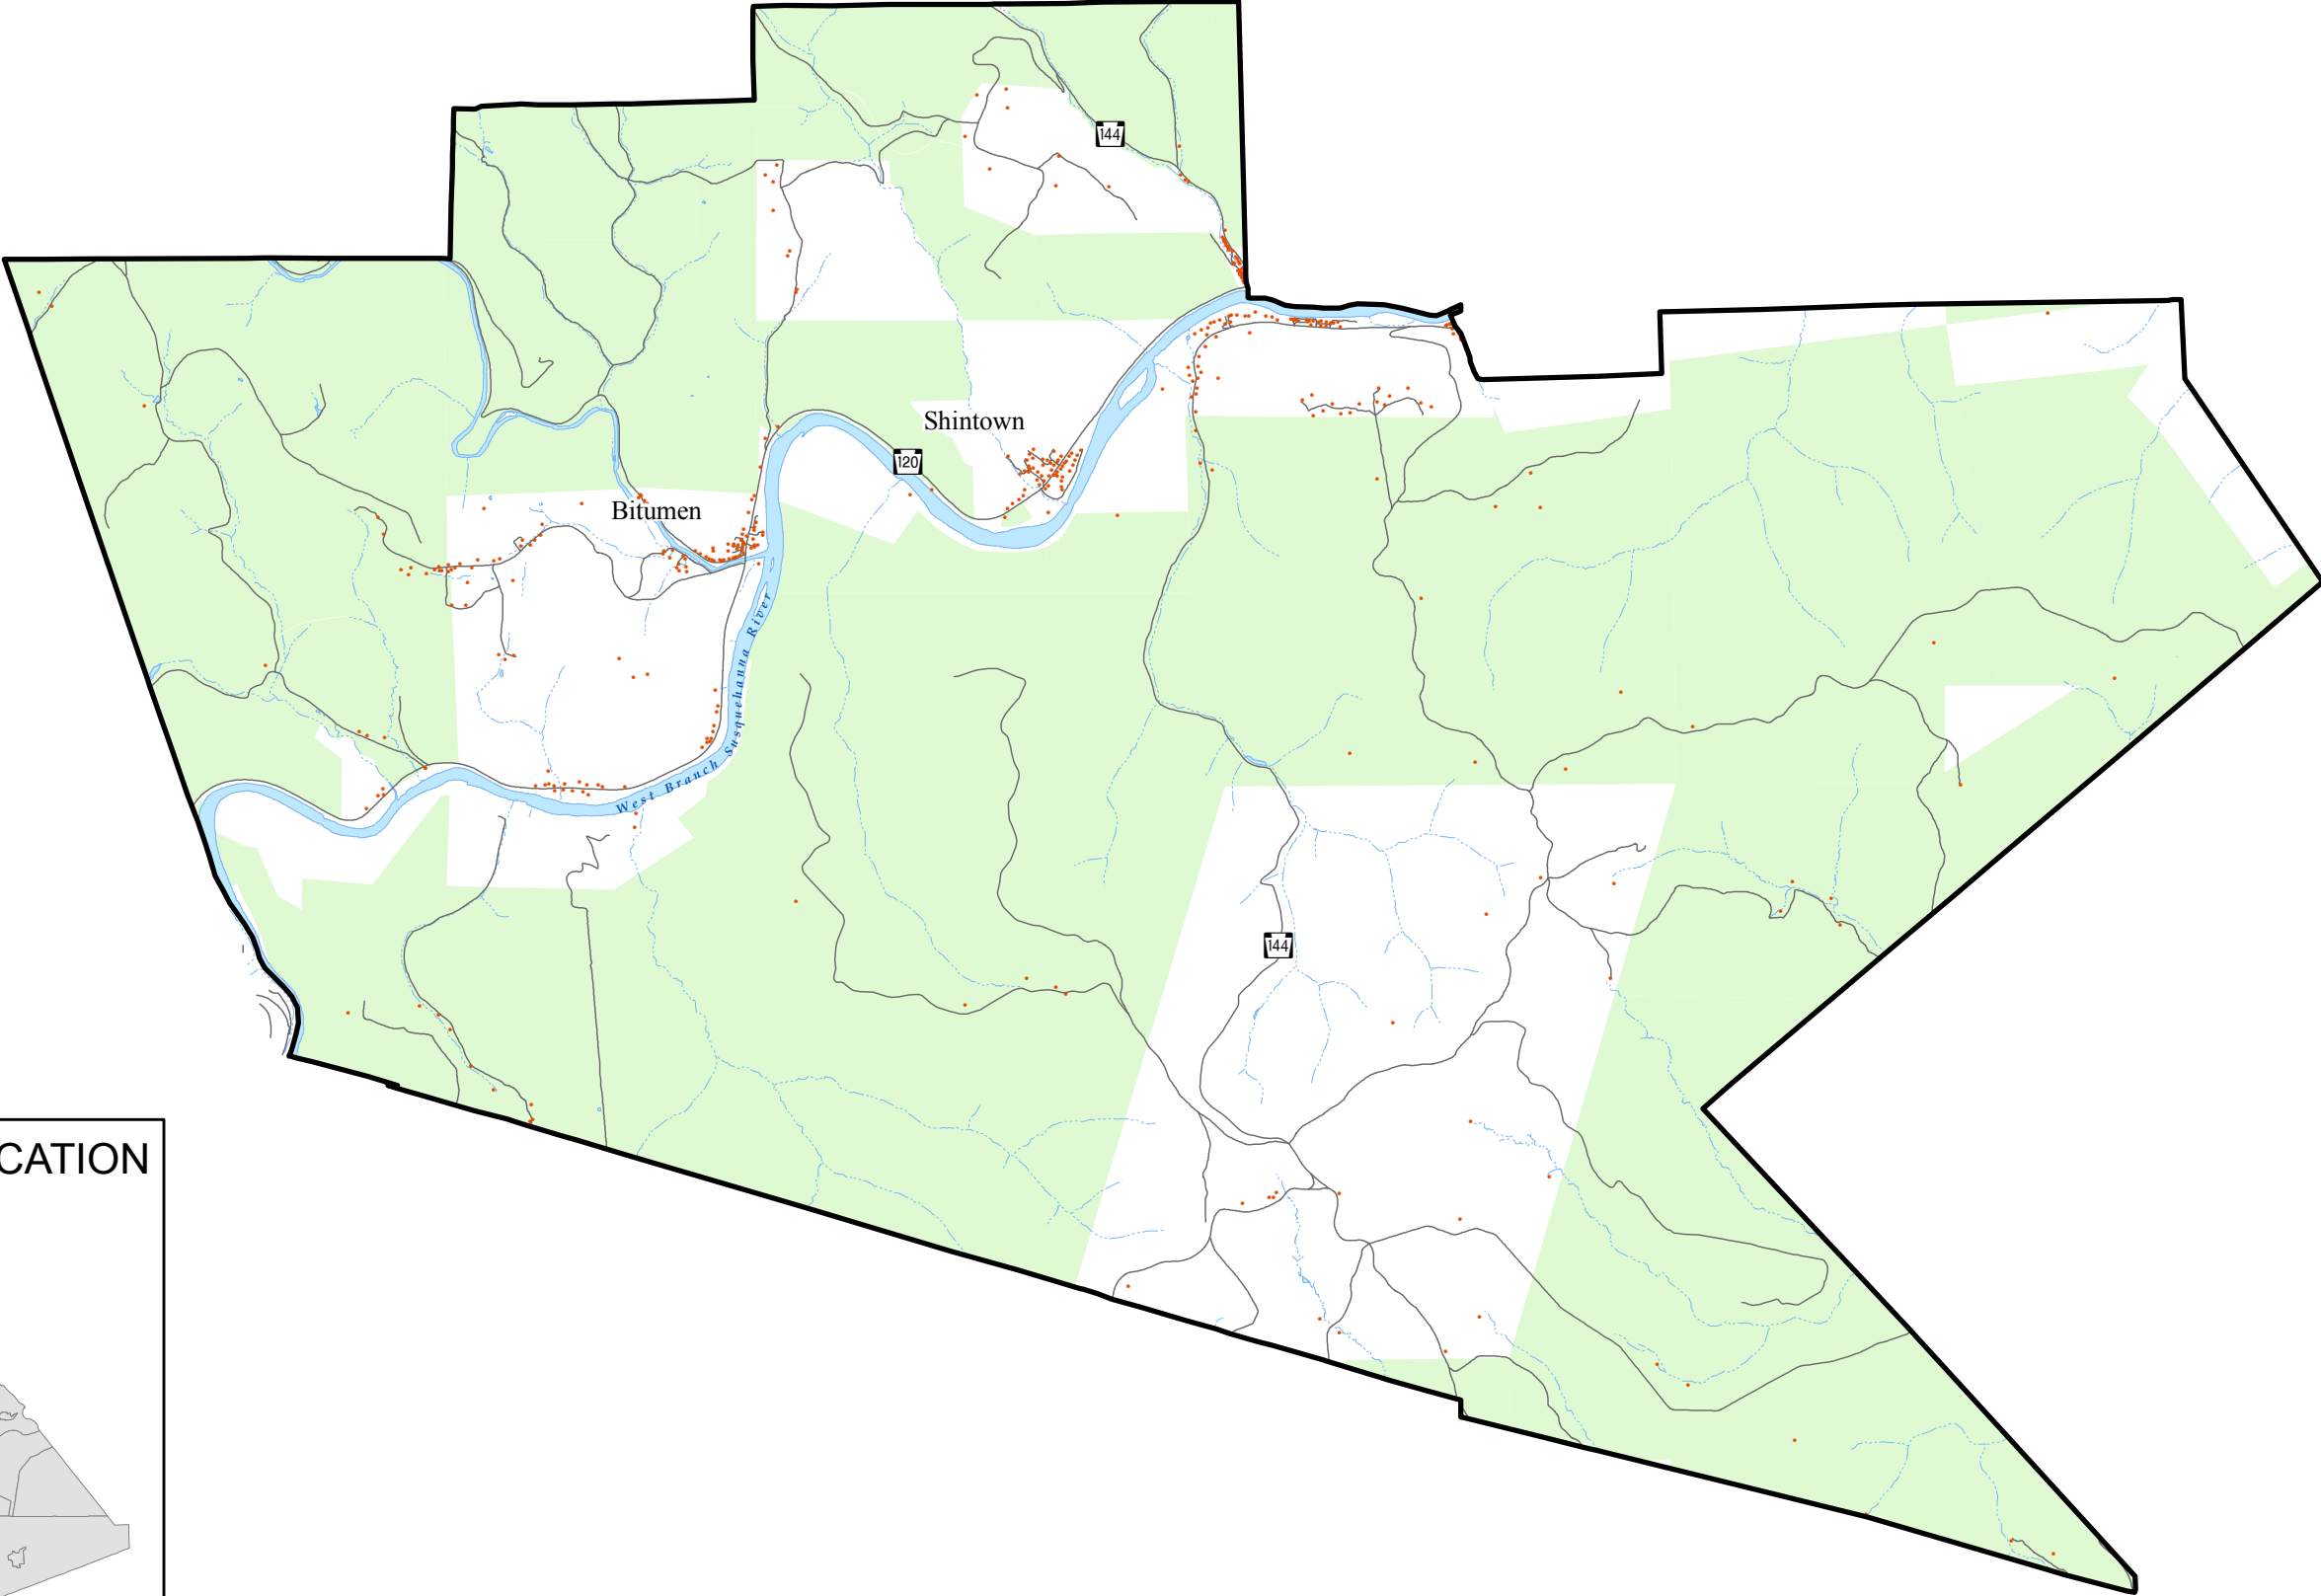

NOYES TOWNSHIP CLINTON COUNTY, PA

KEY

-  MUNICIPAL BOUNDARY
-  BUILDINGS
-  STREETS
-  RIVERS, LAKES, PONDS
-  STREAMS
-  STATE OWNED LAND

1 INCH EQUALS 1 1/4 MILES

LOCATION